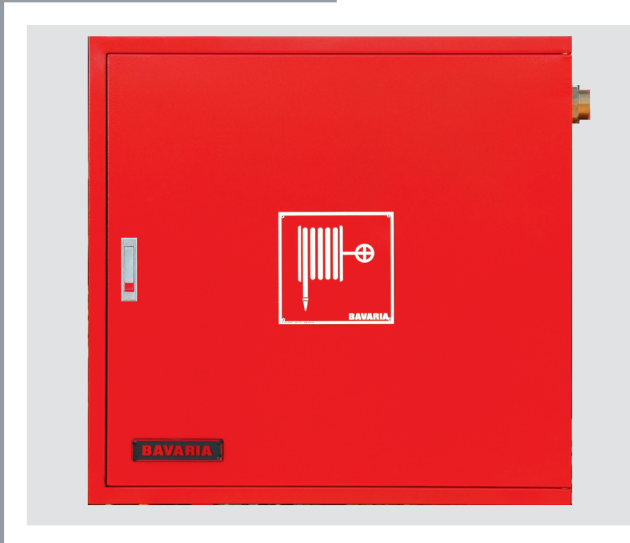

## **BAVARIA®** Wall Fire Cabinet

Type

#### Applications:

Bavaria FC-1½ & FC-2½ wall Fire Cabinet with flat hose is suitable for use in outdoors open areas, industrial and commercial fire protection needs, such as manufacturing, airports, warehouse, auto repair shops, apartment buildings, restaurants, malls, and many others

### Features:

- A swing reel design fire cabinet equipped with a flat nylon hose with internal rubber lining
- Standard design for wall mounting and can be manufactured upon request as a recessed type for in-wall fitting type BAVARIA FC-1½-R & FC-2½ -R
- The cabinet door hinges enabling it to swing up to 180°
- Lockable through quick opening lock